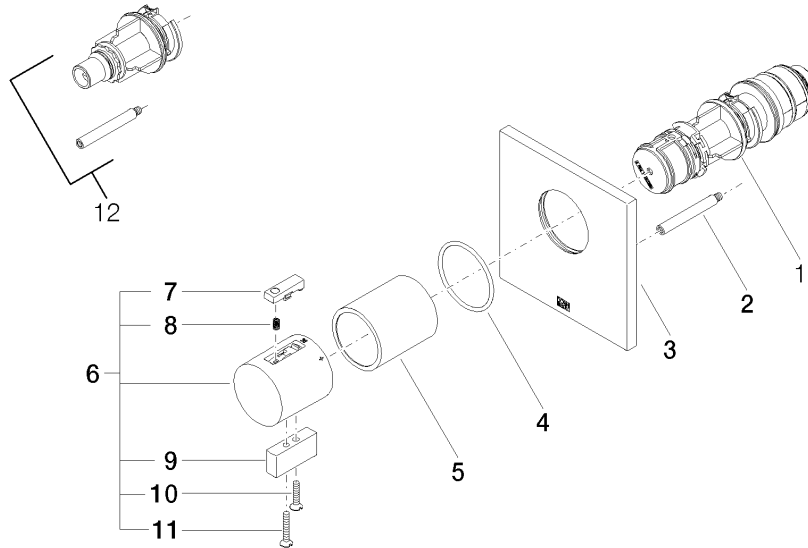

36 501 985

- cover plate 120 x 120 mm
- temperature control handle with safety limit stop at 38°C
- thermostat cartridge

Fits: IMO, MEM, CL.1, CYO

	Platinum	36 501 985-08
	Chrome	36 501 985-00
	Brushed Platinum	36 501 985-06
	Dark Chrome	36 501 985-19
	Brushed Light Gold	36 501 985-27
	Brushed Durabrass (23kt Gold)	36 501 985-28
	Matte Black	36 501 985-33
	Brushed Champagne (22kt Gold)	36 501 985-46
	Champagne (22kt Gold)	36 501 985-47
	Brushed Chrome	36 501 985-93
	Brushed Dark Platinum	36 501 985-99

Required miscellaneous

xTOOL Concealed thermostat module without volume control - 35 503 970 90
 •max. recess depth 160 mm
 •min. recess depth 95 mm

Recommended miscellaneous

xGRID Attachment set for integrating in the dry wall construction - 12 340 970 90

Required miscellaneous

xGRID Installation track 555 mm - 12 360 970 90

36 501 985

mm [inches]

Certificates

WRAS_2011026.

DVGW_DW-
6512DN0706.

LGA_29930.

LGA_29932.

36 501 985

Spare parts list

No.	Item Number	Name	Quantity used	Delivery time
1	90 15 02 063 00 90	cartridge	1	2
2	90 31 09 095 00 90	bar	1	2
3	09 11 02 196-08	cover	1	60
4	90 14 10 049 00 90	seal	1	2
5	90 21 02 112 00-08	sleeve	1	40
6	04 17 33 006 00-08	handle	1	60
7	90 21 33 011 00-13	handle	1	2
8	90 16 02 027 00 90	spring	1	2
9	09 20 33 006-08	handle	1	40
10	09 30 30 159-08	screw	1	40
11	09 30 30 160-08	screw	1	40
12	12 178 970 90	Extension 46 mm -	1	2