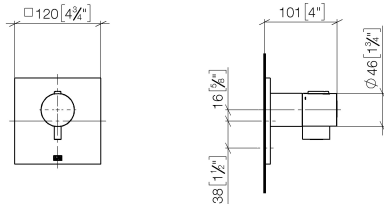

36 501 985

- cover plate 120 x 120 mm
- temperature control handle with safety limit stop at 38°C
- thermostat cartridge

Fits: IMO, MEM, CL.1, CYO

	Platinum	36 501 985-08
	Chrome	36 501 985-00
	Brushed Platinum	36 501 985-06
	Dark Chrome	36 501 985-19
	Brushed Light Gold	36 501 985-27
	Brushed Durabrass (23kt Gold)	36 501 985-28
	Matte Black	36 501 985-33
	Brushed Champagne (22kt Gold)	36 501 985-46
	Champagne (22kt Gold)	36 501 985-47
	Brushed Chrome	36 501 985-93
	Brushed Dark Platinum	36 501 985-99

Required miscellaneous

xTOOL Concealed thermostat module without volume control - 35 503 970 90
 •max. recess depth 160 mm
 •min. recess depth 95 mm

Recommended miscellaneous

xGRID Attachment set for integrating in the dry wall construction - 12 340 970 90

Required miscellaneous

xGRID Installation track 555 mm - 12 360 970 90

36 501 985

mm [inches]

Certificates

WRAS_2011026.

DVGW_DW-
6512DN0706.

LGA_29930.